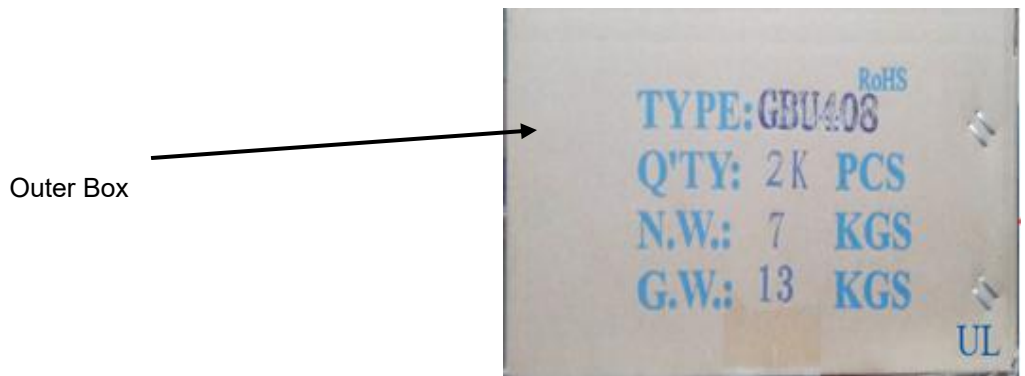

GBU Packing information

B085, Rev. -

1. Finish Goods PKG photo

2. Packing method

Fig.1- Tube pack for GBU

Table 1. Packing information

Package version	Pcs/Tube (pcs)	Per tube weight (Kg)	Tube Inner box	Inner box weight (Kg)	Inner box per outer box	Outer box weight (Kg)
GBU	20	0.1114	50	3.982	2	13