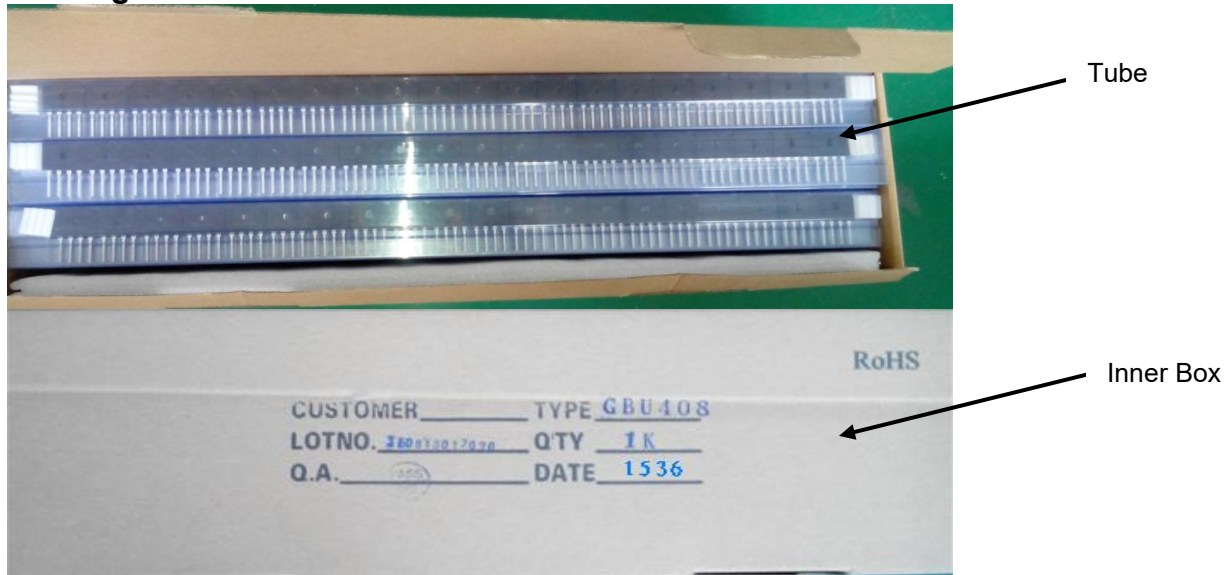

GBU Packing information

B085, Rev. -

1. Finish Goods PKG photo

2. Packing method

Fig.1- Tube pack for GBU

Table 1. Packing information

Package version	Pcs/Tube (pcs)	Per tube weight (Kg)	Tube Inner box	Inner box weight (Kg)	Inner box per outer box	Outer box weight (Kg)
GBU	20	0.1114	50	3.982	2	13