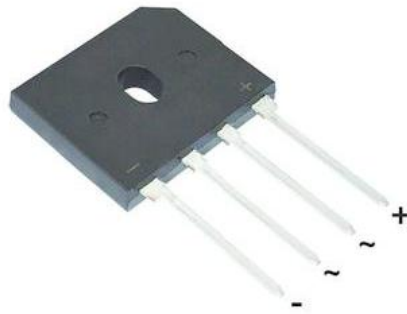

GBU Packing information

B085, Rev. -

1. Finish Goods PKG photo

2. Packing method

Fig.1- Tube pack for GBU

Table 1. Packing information

Package version	Pcs/Tube (pcs)	Per tube weight (Kg)	Tube Inner box	Inner box weight (Kg)	Inner box per outer box	Outer box weight (Kg)
GBU	20	0.1114	50	3.982	2	13